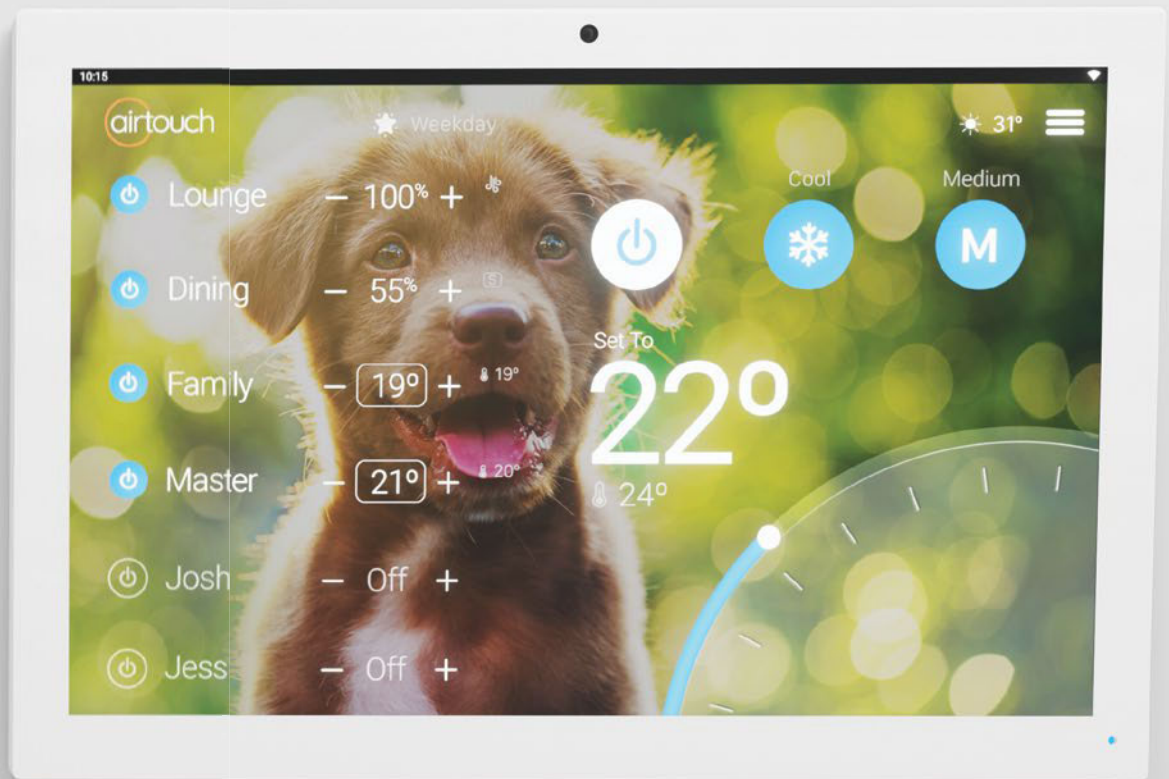

Display Your Favourite Child

AirTouch 5 lets you choose between a number of great looking themes to suit your style.

You can select your favourite of our curated styles and background images, or upload your own photo for a smart home controller that's like no other!