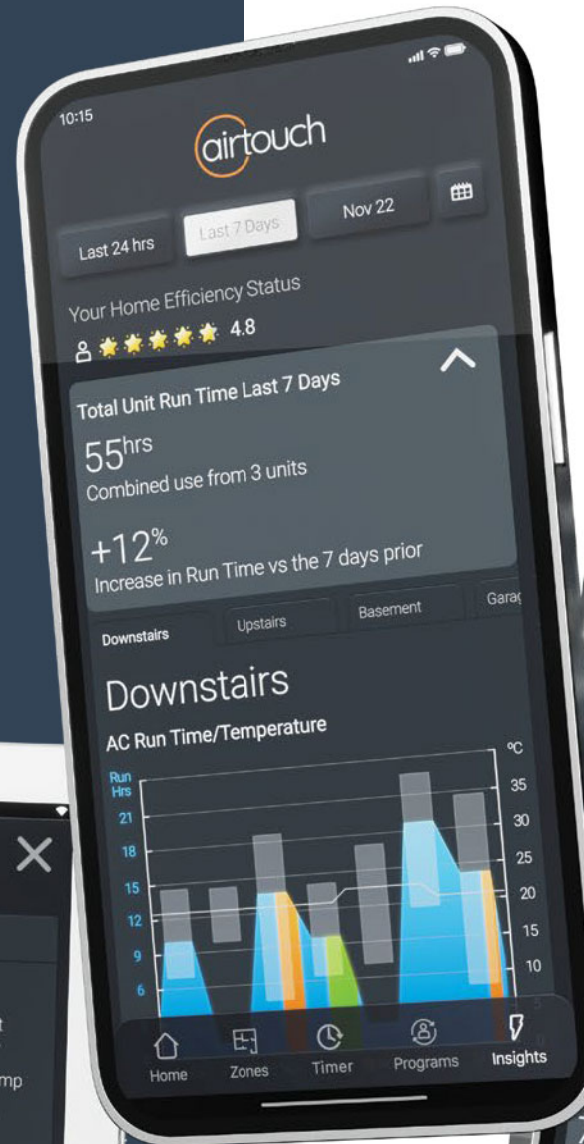

Introducing Insights

Save energy with artificial intelligence.

See when you used your air conditioning more than you needed to, or learn what rooms get used the most. Track your energy use air conditioning your home over a 24 hour, 7 day or monthly period and see where you can save energy, and money on your home's climate control.

Weather Adaption

Clever enough to realise when you don't need to run the air conditioning based on your local weather and turns the system off for you automatically.