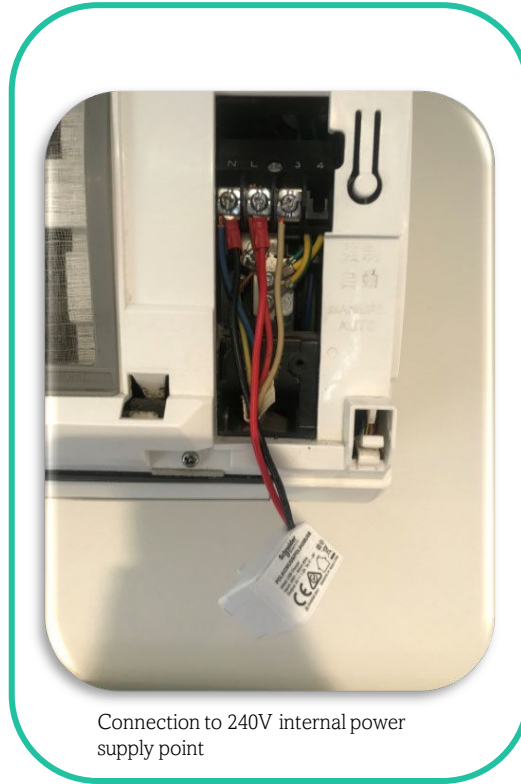

## Reference example of direct wiring – Model: Sensibo Sky

USB-A adapter with standard (supplied)  
1m micro USB cable.

Connection to 240V internal power  
supply point

Sky device secured with 3M outdoor  
double sided tape

USB-A adapter & 20cm micro USB connector can be sourced by AppliancePro. 3M outdoor double sided tape available at hardware stores

All work to be carried out by licenced electrical contractor.